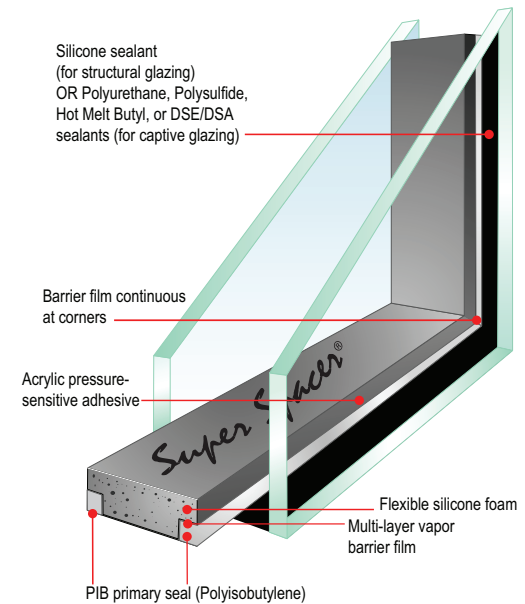

# Super Spacer® TriSeal™

## The Sustainable IG Spacer Choice for High Performance Commercial Glazing

### Insulating glass edged with Super Spacer satisfies the toughest Warm Edge demands:

- Optimized energy savings - lowest total U-Value
- Highest condensation resistance
- Cleanest, most consistent sightline
- Unmatched production efficiency for maximum ROI & quality
- Dramatically reduces seal failure & stress crack callbacks
- Noise Reduction by up to 2 Db