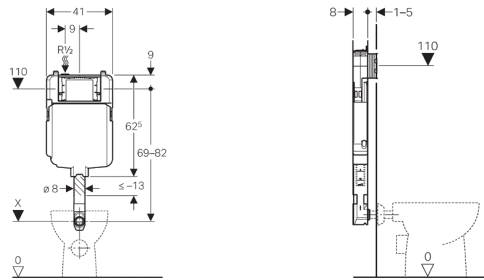

Geberit Sigma concealed cistern 8 cm, 6 / 3 litres

NEW

Application purposes

- For masonry walls
- For installation in part- or room-height prewall installations
- For installation in room-height installation walls
- For floor-standing WCs
- For single flush, dual flush or stop-and-go flush

Characteristics

- Series 2016
- Concealed cistern with front actuation, fully insulated against condensation
- Direct plastering netting, pre-mounted
- Immediate post flush possible with factory setting
- Flush bend fitted
- Flush bend adjustable 2 cm upwards and 1 cm downwards
- Tool-free installation and maintenance work on concealed cistern
- Water supply connection at the top, offset to left side
- Protection box for service opening can be cut to length, suitable for surface-even actuator plates

Technical data

Flow pressure	0.1-10 bar
Flush volume, factory setting	6 and 3 l
Flush volume large, adjustment range	4.5 / 6 / 7.5 l
Flush volume small, adjustment range	3-4 l

Scope of delivery

- Water supply connection R 1/2, compatible with MeplaFix, with integrated angle stop valve and hand wheel
- Protection box for service opening
- Flush bend with recess shells
- Flush bend extension, \varnothing 45 mm
- Protection plug
- 2 slotted flat irons
- Fastening material