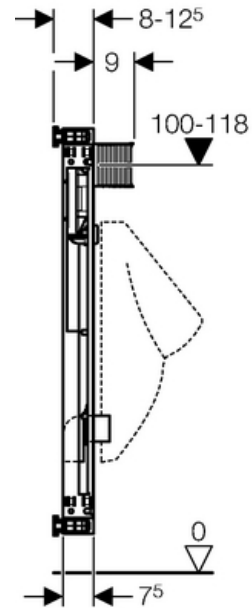

## element for urinal, 109-127 cm, Universal

PRO\_101295

### Eigenschaften / Characteristics

- Mounting frame, zinc-plated, with four fixing brackets
- Adjustable installation depth, 8–12.5 cm
- Installation depth without fixing bracket 7.5 cm
- Protection cover box for service opening protects against moisture and dirt
- Element height adjustable to urinal, 109–127 cm
- Universal concealed housing for Geberit urinal flush controls
- Terminal for electrical connection in concealed housing
- Water supply connection at right on concealed housing
- Water supply connection compatible with MeplaFix, can be mounted without tools
- Stop valve with throttle pre-mounted
- With built-in conduit pipe to rinse the pipeline
- Protection box for service opening 10.5 x 10.5 cm can be cut to length without tools
- Flexible flush hose with guide to prevent standing water
- Fastening for inlet  $\varnothing$  32 mm, height-adjustable
- Fastening for connection bend, height-adjustable and sound-absorbing
- Urinal fasteners M8 width- and height-adjustable
- Crossbars with centring marks, adjustable without tools
- Additional fastening possible for urinal with accessories
- Can be retrofitted with accessories to fit urinals with spray head

### Lieferumfang / Scope of delivery

- Water supply connection R 1/2
- Protection box for service opening
- Connection set for urinal, with urinal trap

- Connection bend made of PE-HD, ø 50 / 63 mm
- Seal, ø 57 / 50 mm
- 2 protection plugs
- 2 threaded rods M8
- Fastening material

### Logistik Daten / Logistic Data

Art. no.	PU1[Pc.]	PU4[Pc.]	PU1 - L x W x H[mm]	VP4 - L x W x H[mm]	Gross weight[kg]	Net weight[kg]
457.611.00.1	1	14	1145 x 114 x 523	1200 x 800 x 1290	6.5	5.75