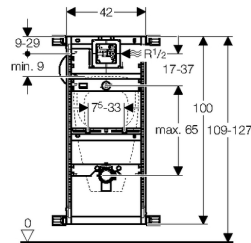

element for urinal, 109-127 cm, Universal

PRO_101295

Verwendungszwecke / Application Purposes

- For masonry walls
- For installation in part- or room-height prewall installations
- For mounting urinals
- For installation of Geberit urinal flush controls (from year of manufacture 2009)

Eigenschaften / Characteristics

- Mounting frame, zinc-plated, with four fixing brackets
- Adjustable installation depth, 8–12.5 cm
- Installation depth without fixing bracket 7.5 cm
- Protection cover box for service opening protects against moisture and dirt
- Element height adjustable to urinal, 109–127 cm
- Universal concealed housing for Geberit urinal flush controls
- Terminal for electrical connection in concealed housing
- Water supply connection at right on concealed housing
- Water supply connection compatible with MeplaFix, can be mounted without tools
- Stop valve with throttle pre-mounted
- With built-in conduit pipe to rinse the pipeline
- Protection box for service opening 10.5 x 10.5 cm can be cut to length without tools
- Flexible flush hose with guide to prevent standing water
- Fastening for inlet $\varnothing$ 32 mm, height-adjustable
- Fastening for connection bend, height-adjustable and sound-absorbing
- Urinal fasteners M8 width- and height-adjustable
- Crossbars with centring marks, adjustable without tools
- Additional fastening possible for urinal with accessories
- Can be retrofitted with accessories to fit urinals with spray head

Technische Daten / Technical Data

Flow pressure	100-800 kPa
Maximum test pressure, water	16 bar
Maximum test pressure, water	1600 kPa
Maximum test pressure, air / inert gas	3 bar
Maximum test pressure, air / inert gas	300 kPa
Maximum operating temperature, water	30 °C
Flow rate at 1 bar without flow limiter	0.3 l/s
Flow rate at 1 bar with flow limiter	0.24 l/s

Lieferumfang / Scope of delivery

- Water supply connection R 1/2
- Protection box for service opening
- Connection set for urinal, with urinal trap