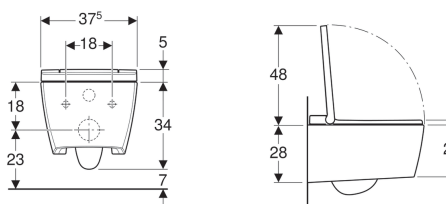

Geberit AquaClean Sela WC complete solution, wall-hung WC

Application purposes

- For convenient toilet use
- For gently cleaning the anal and vaginal areas with water

Characteristics

- Anal shower with WhirlSpray shower technology
- Separate Lady shower nozzle in protected park position
- Adjustable shower water temperature
- Spray intensity can be set to five different levels
- Spray arm can be set to five different positions
- Adjustable oscillating spray (automatic forward and reverse motion of the spray arm)
- Automatic pre- and postrinsing of the spray nozzle with fresh water
- Descaling programme
- Rimless WC ceramic appliance featuring TurboFlush flush technology
- Washdown WC with special glaze KeraTect
- User detection
- WC seat ring and WC lid with SoftClosing
- WC lid with SoftOpening
- Activation of the orientation light via brightness sensor
- Orientation light can be set in seven colours
- Functions and settings via remote control
- Four user profiles can be programmed
- Compatible with Geberit AquaClean app
- Water supply connection on the left, hidden behind the WC ceramic
- Mains connection with flexible three-wire sheathed cable, on the right side, hidden behind the WC ceramic
- External water supply connection on the left possible with accessories
- External mains connection with power outlet on the right possible

Scope of delivery

- Water supply connection set for Geberit Sigma concealed cistern 12 cm and Geberit Omega concealed cistern 12 cm, installation height 112 cm
- Female socket for mains connection
- Sound insulation set
- Spray shield
- Descaling agent, 125 ml
- Cleaning set
- Connection set for WC, ø 90 mm
- Remote control with wall-mounted case and battery CR2032
- Fastening material