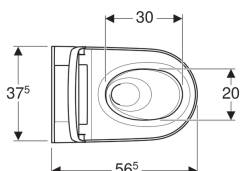

Geberit AquaClean Sela WC complete solution, wall-hung WC

Application purposes

- For convenient toilet use
- For gently cleaning the anal and vaginal areas with water

Characteristics

- Anal shower with WhirlSpray shower technology
- Separate Lady shower nozzle in protected park position
- Adjustable shower water temperature
- Spray intensity can be set to five different levels
- Spray arm can be set to five different positions
- Adjustable oscillating spray (automatic forward and reverse motion of the spray arm)
- Automatic pre- and postrinsing of the spray nozzle with fresh water
- Descaling programme
- Rimless WC ceramic appliance featuring TurboFlush flush technology
- Washdown WC with special glaze KeraTect
- User detection
- WC seat ring and WC lid with SoftClosing
- WC lid with SoftOpening
- Activation of the orientation light via brightness sensor
- Orientation light can be set in seven colours
- Functions and settings via remote control
- Four user profiles can be programmed
- Compatible with Geberit AquaClean app
- Water supply connection on the left, hidden behind the WC ceramic
- Mains connection with flexible three-wire sheathed cable, on the right side, hidden behind the WC ceramic
- External water supply connection on the left possible with accessories
- External mains connection with power outlet on the right possible

Scope of delivery

- Water supply connection set for Geberit Sigma concealed cistern 12 cm and Geberit Omega concealed cistern 12 cm, installation height 112 cm
- Female socket for mains connection
- Sound insulation set
- Spray shield
- Descaling agent, 125 ml
- Cleaning set
- Connection set for WC, ø 90 mm
- Remote control with wall-mounted case and battery CR2032
- Fastening material