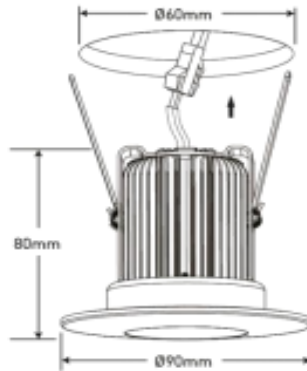

### WORK HEIGHT

up to 5m

### WORK ANGLE

36 degrees

TOTAL POWER	9W
CHIPSET	CREE LED
BEAM ANGLE	24 degrees
DIMMABLE	YES
EQUIVALENT TO	50W Halogen
LUMEN OUTPUT	550lms
LUX at 1m	1300
COLOUR TEMP	3000
CRI	80

COLOUR	WHITE
VOLTAGE	220V
LIFESPAN	50 000hrs
DIMENSIONS	90mm x 80mm
WEIGHT	0.3kg
WARRANTY	5 years
CUTOUT	60mm
CERTIFICATION	SABS / NRCS LOA