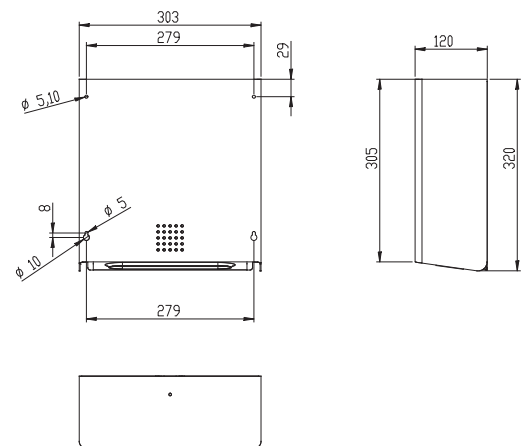

### specification text

PROOX paper towel dispenser ONE pure, made out of stainless steel.

dimensions: 300 x 323 x 125 mm  
cover 1.5mm thickness

Paper towel dispenser made out of stainless steel. Surface with fine brushed structure. Cover 1.5 mm thickness. Intended for wall mounting. Perforated fill level indicator with 4mm drillings. Integrated Teflon-coated soft-slide box for easy paper dispensing. Holds 300-400 accordion-fold paper towels. Lock not visible. Includes stainless steel screws and anchors.