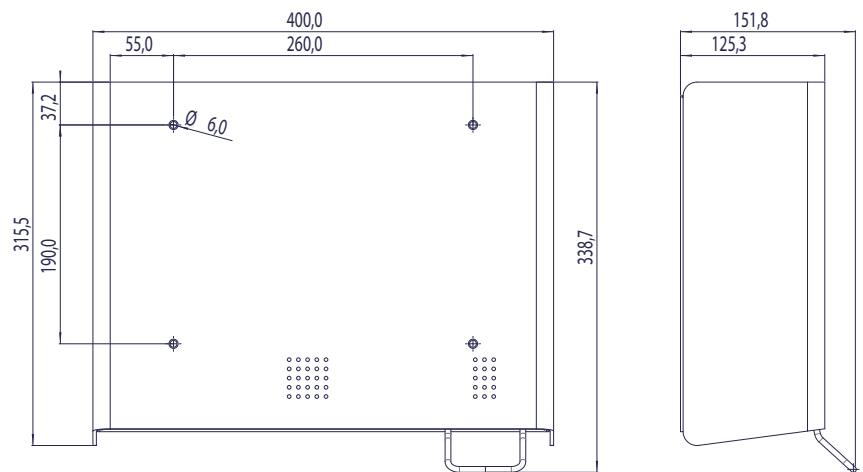

PRODUCT SPECIFICATION

paper towel- and soap-dispenser ONE pure PU-120

specification text

PROOX papertowel- and soap-dispenser ONE pure, made out of stainless steel.

dimensions: 400 x 316 x 125 mm

Papertowel- and soap-dispenser combination made out of stainless steel. Surface with fine brushed structure. Cover 1.5 mm thickness. Perforated fill level indicator with 4mm drillings. Integrated Teflon-coated soft-slide box for easy paper dispensing. High quality pump. Soap container with 1.2 litres capacity and lid.

further product recommendations

spare roll holder
PU-390

single toilet roll holder
DP-380

toilet brush holder
PU-500

san. napkin disposal bin
PU-400

cloth hook
PU-560