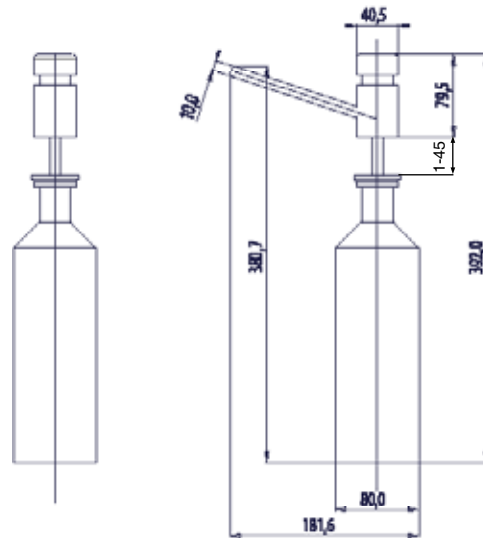

PRODUCT SPECIFICATION

countertop soap dispenser ONE pure PU-145

specification text

PROOX countertop soap dispenser ONE pure, body in brass, chrome plated

dimensions ØxH: Ø 45 mm x 80 mm.
drilling hole: 22 mm
worktop height: 1-45 mm

Countertop soap dispenser. Body made out of brass, chrome plated. Contemporary design. Very solid and high quality metal pump with thief-protection.

Can be filled from the top and easy to clean. Including bottle with 1 litre and tube with 1.5m for soap canister. Incl. mounting kit.