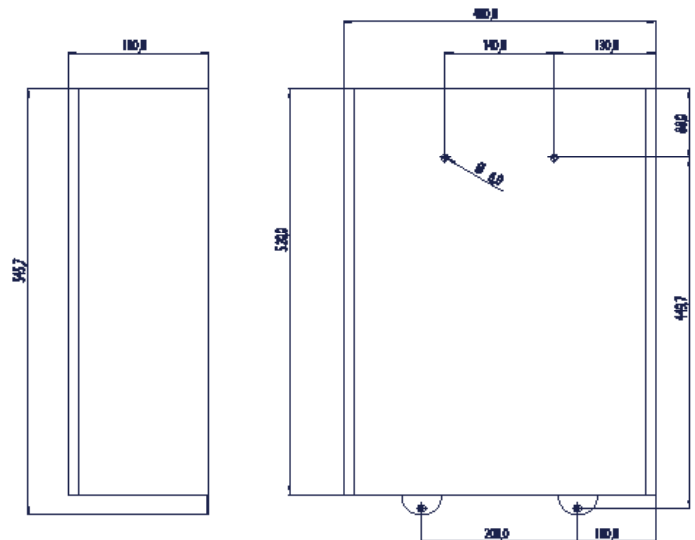

PRODUCT SPECIFICATION

waste bin 400mm
 ONE pure
 PU-240

specification text

PROOX waste bin 400mm ONE pure, made out of stainless steel.

dimensions: 400 x 520 x 180 mm

Waste bin 400mm made out of stainless steel. Surface with fine brushed structure. Cover 1.5 mm thickness. For wall mounting. Integrated bag holder. 37 litres capacity. Floor standing model is optional available. Includes stainless steel screws and anchors.

further product recommendations

paper towel dispenser
 PU-100

soap dispenser
 PU-140

tissue dispenser
 PU-190

double toilet roll holder
 PU-300

toilet brush holder
 PU-500