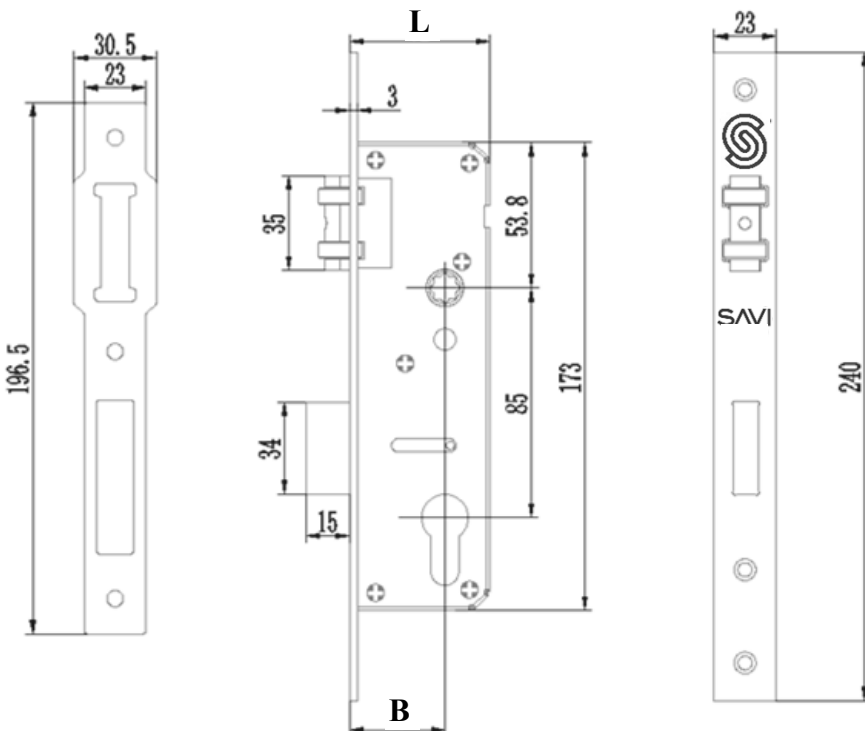

SERC025 / SERC035 / SERC045
DEADLOCK WITH ROLLER

DESCRIPTION

DEADLOCK WITH ROLLER

SPECIFICATIONS

- **Code:** SERC025 / 35 / 45
- **Name:** Deadlock with Roller
- **Body composition:** Electroplated Mild Steel Body
- **Faceplate Composition:** 304SS
- **Roller Composition:** Wheels 304SS / NICKEL PLATED ZINC
- **Dead Bolt Composition:** 304SS
- **Striker Composition:** 304SS

B mm	L mm
25	42
35	52
45	73

Supplied Complete with Fixing Screws, 2 Black Nylon Escutcheons and 304SS Striker Plate

Accepts Euro Profile Cylinder Sold Separately

Adjustable Roller Can be Adjusted In Situ

APPLICATION

- Suitable for Aluminium or Wooden Doors requiring an 85mm Centre to Centre Dead Lock with Roller.
- Savignac 5 Year Guarantee applicable, Terms and Conditions Do Apply. Please ask your nearest Savignac Branch for Details