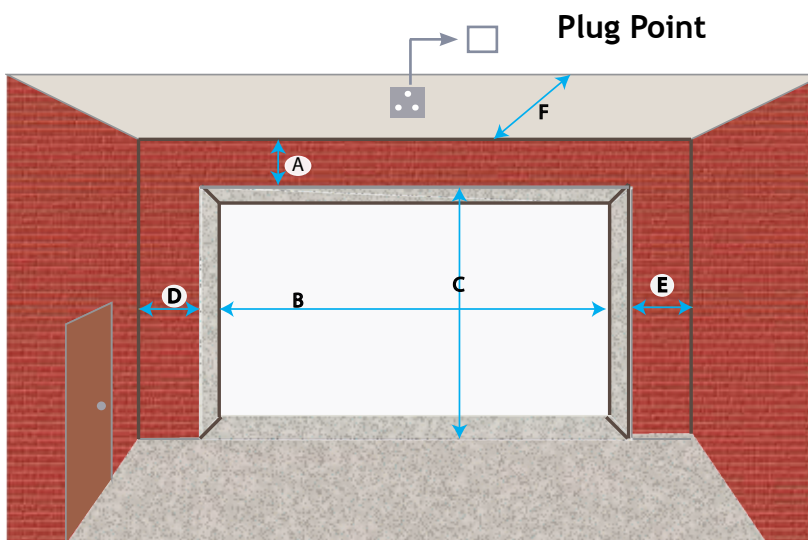

Garage Door Measuring form (Double)

- Please ensure that your garage door is cleared of any building materials or debris that might hamper installation.
- If measurements exceed minimum dimensions, standard garage doors cannot be fitted.
- Removal of old doors will be charged for.
- Please complete the following checklist, indicate with a ✓ or ✗

- Electricity on site ☐
- My garage is free of building material and debris ☐
- I want installation of both garage door and motor ☐
- I will ensure that the ceiling is fitted and screeding is finished before installation ☐
- Manhole in ceiling for access to roof ☐
- I am aware that I should oil my garage door regularly ☐
- Please specify garage door to be installed eg: Horizontal

- A: ..... Minimum 400mm
- B: ..... Standard 4880mm
- C: ..... Standard 2130mm
  ..... Caravan 2530mm
  ..... SUV 2380mm
- D: ..... Minimum 150mm
- E: ..... Minimum 150mm
- F: ..... Minimum 3400mm

Guarantee

All work done and charged for is guaranteed for 12 months from date of invoice. 12 month guarantee on parts and installation. The Centurion motor has a 24 month guarantee. The first 12 months is an on site repair guarantee, thereafter motors need to be sent to Centurion Motors for repairs (call out fee will be charged). Power supply and battery only have a 6 month guarantee. The power supply and motor are not guaranteed against lightning and power surge damage. We highly recommend that all customers retrofit a surge protector on the plug.

Maintenance

Your garage door needs to be serviced every 12 months by certified contractors. Springs need tensioning and parts will need oiling. This will help extend the life of the motor.

Name

Date

Signature