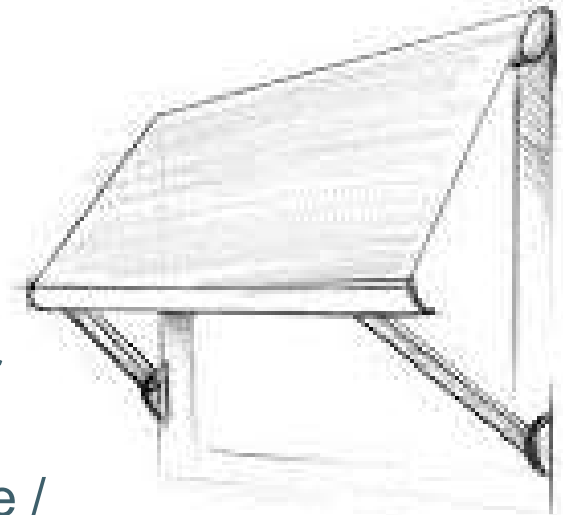

OPERATION TYPES (retractable awnings)

- manually operated with a crank handle
- motorized models which operate with an electric motor and switch or remote (Becker drives and switches)
- retractable awnings can be linked to a home / business automation system (Becker)