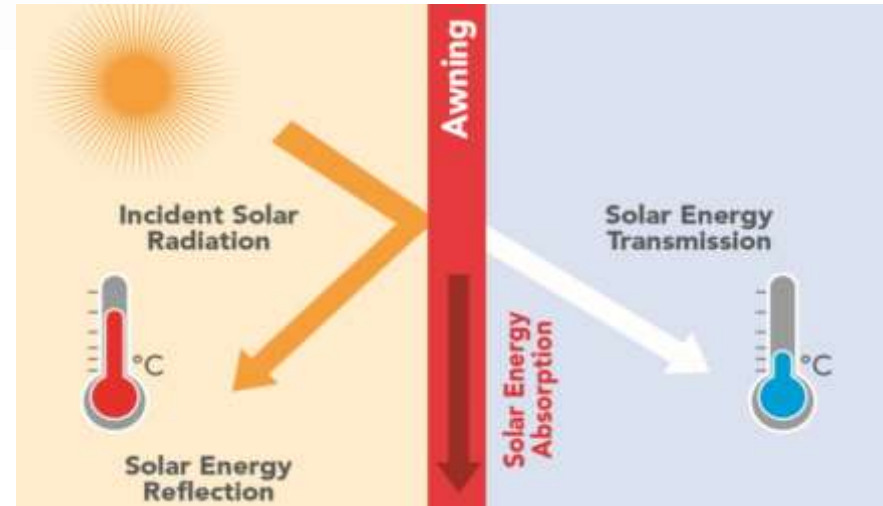

Fabric range

Dickson Sunworker

Solamark® fixed screen @ Premier Warehouse