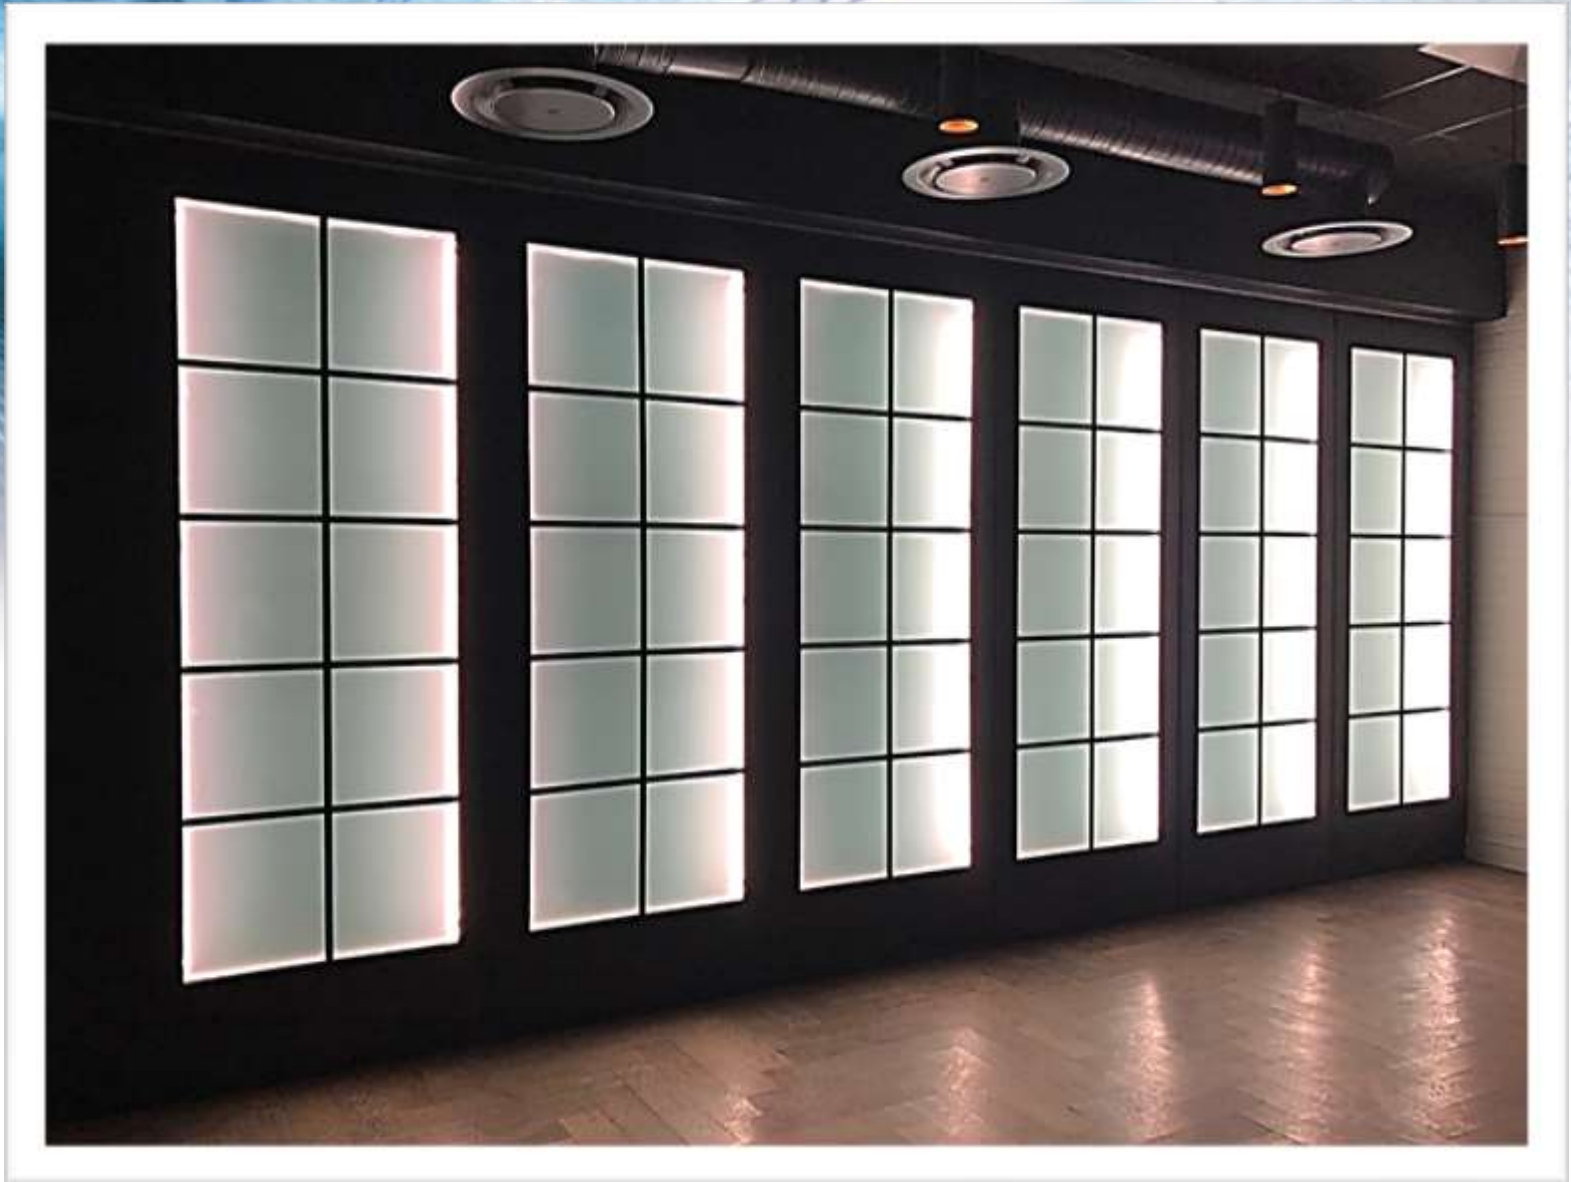

Solamark® FAI awning @ Private Residence

Solamark® fixed screen awnings @ Lonehill Shopping Centre

Other product projects
we are proud of...

Varikust® @ Sky Rink Studios Johannesburg

Flush Glazed Curtain Walls @ Nelson Mandela Square